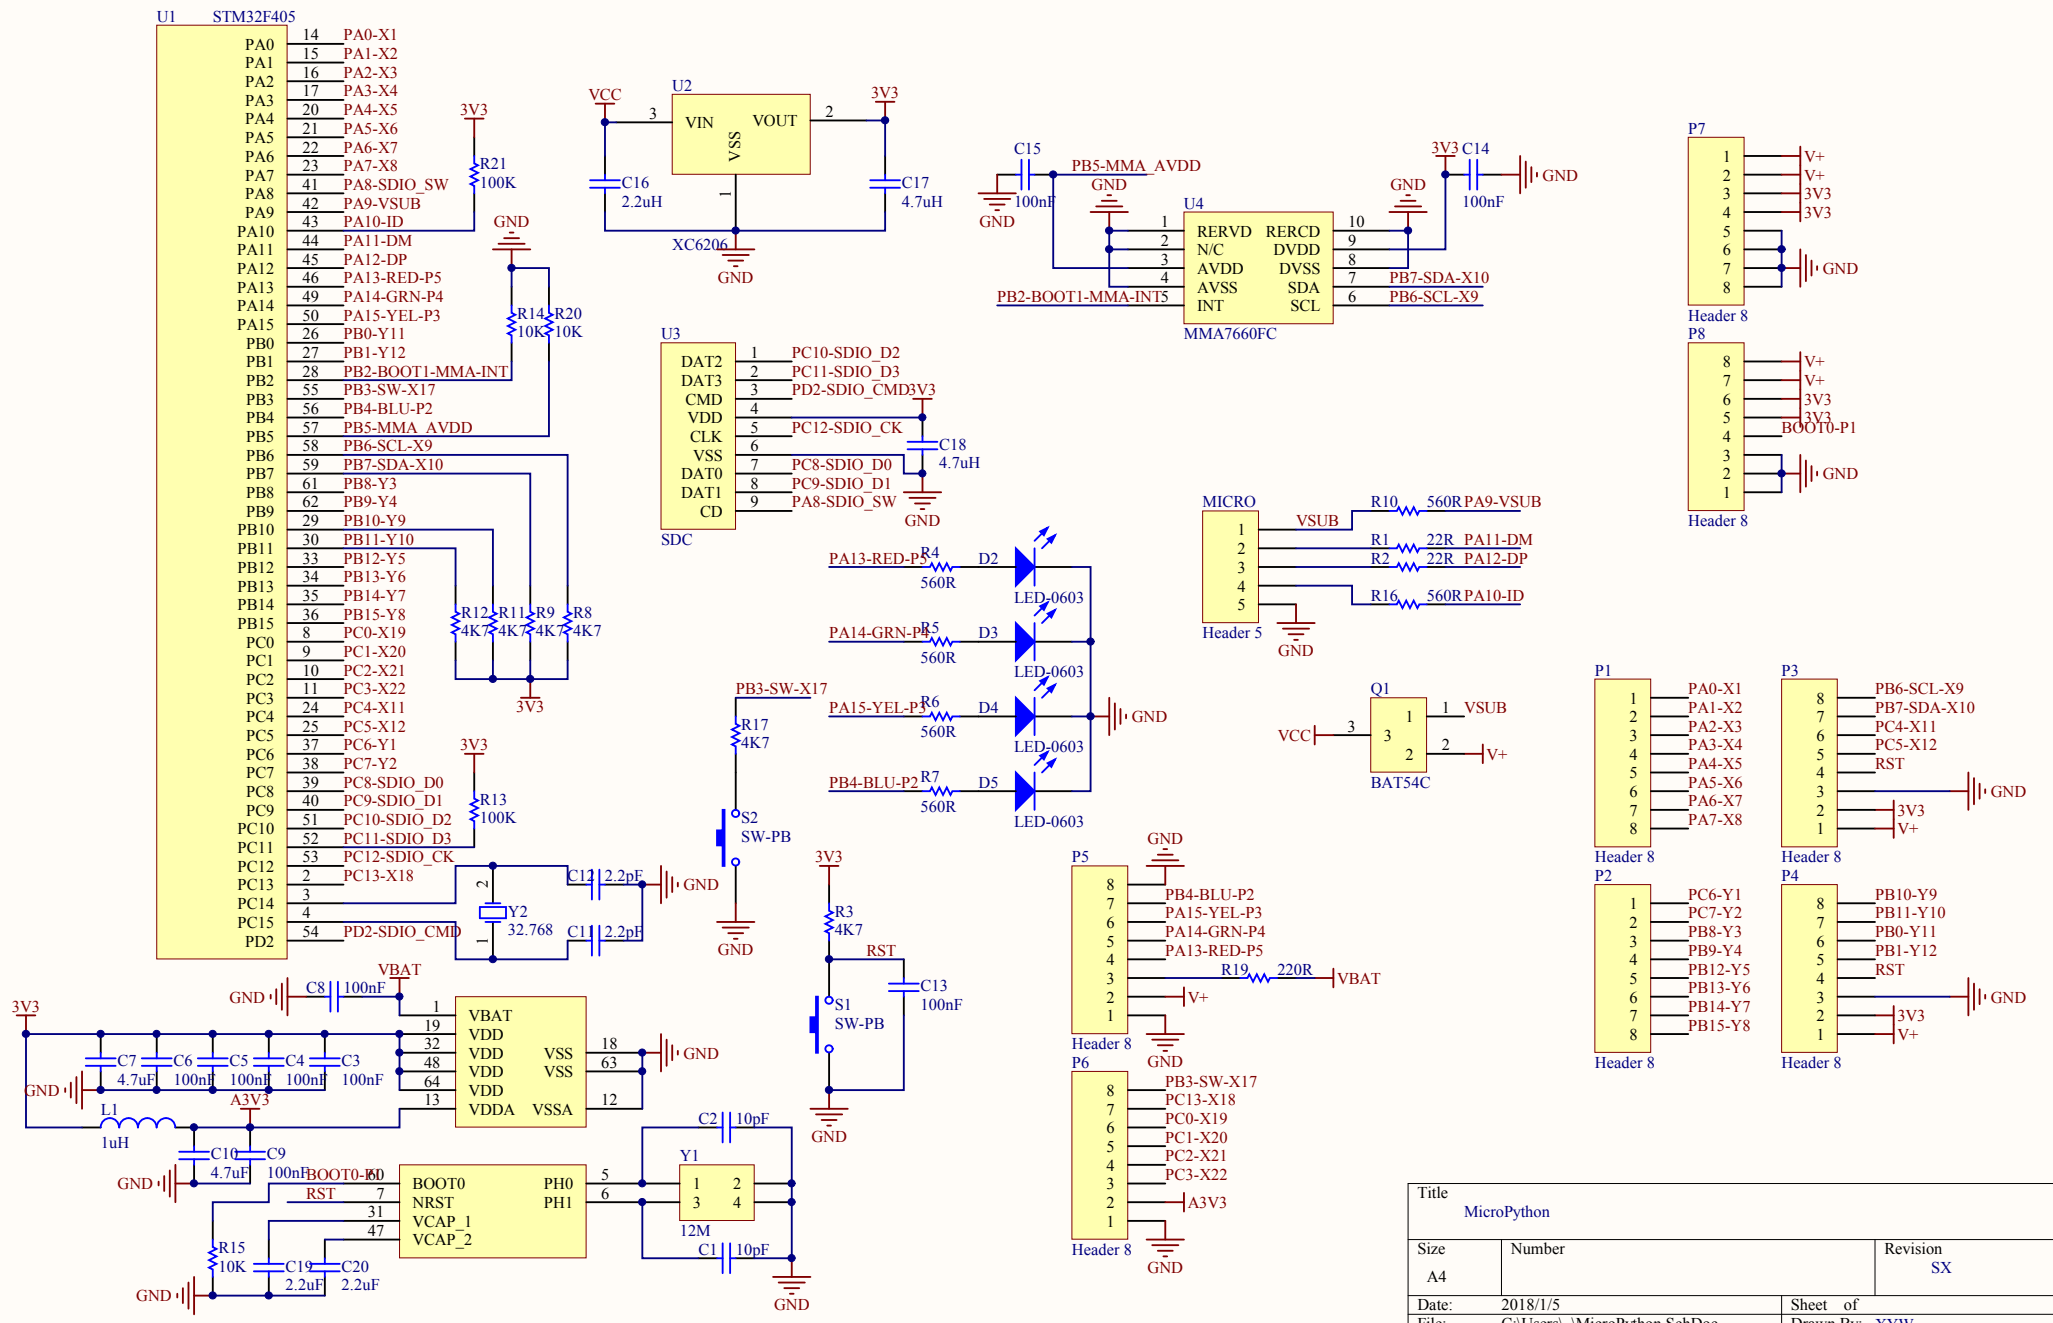

A

A

B

B

C

C

D

D

Title			MicroPython		
Size	Number				Revision
A4					SX
Date:	2018/1/5		Sheet of		
File:	C:\Users\...\MicroPython.SchDoc		Drawn By:		XYW